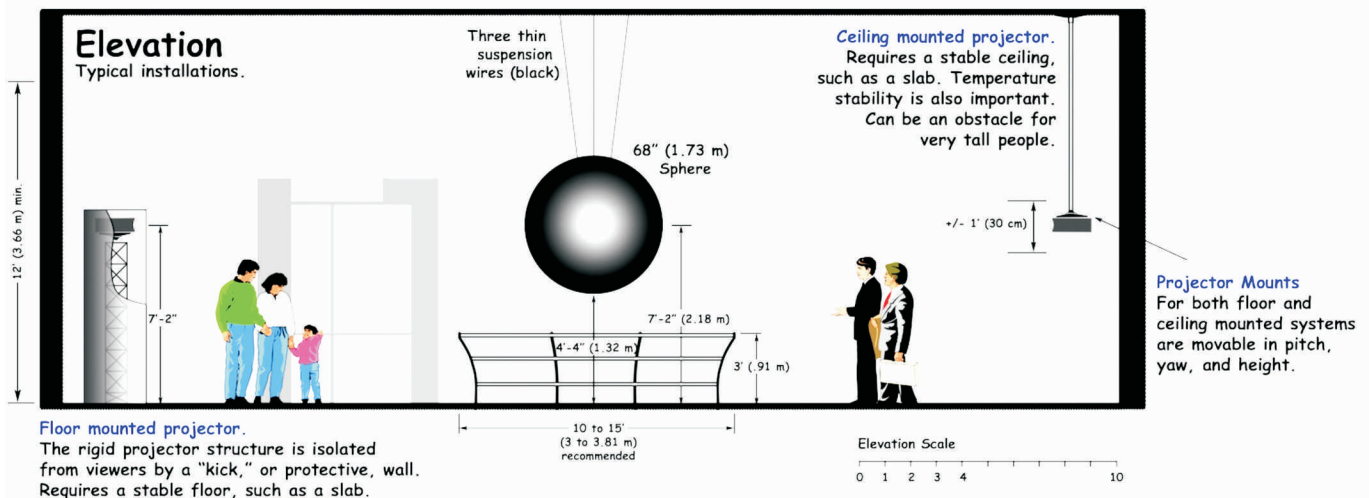

VideoSphere Geometry

BWC manufactures the carbon fiber sphere. Offers comprehensive installation support, knowledge of site requirements, equipment specs and installation logistics. We have on staff VideoSphere tech support and can provide customized content and datasets to run on the system. We have designed and developed specialized tools and techniques for a guaranteed successful VideoSphere installation every time.