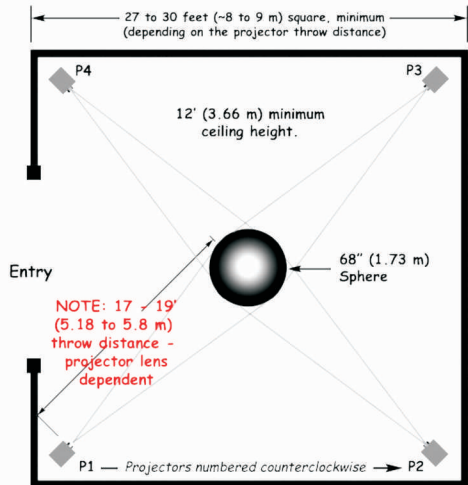

Typical VideoSphere Installation

Floorplan

Computers at a typical installation: One primary computer and one "hot" back-up.

The computers can be located as much as 100' (~30 m) from the sphere without additional video cable boosters. The computers also need to be this close to the sphere for the radio-frequency (eg Bluetooth) remote control to work effectively.