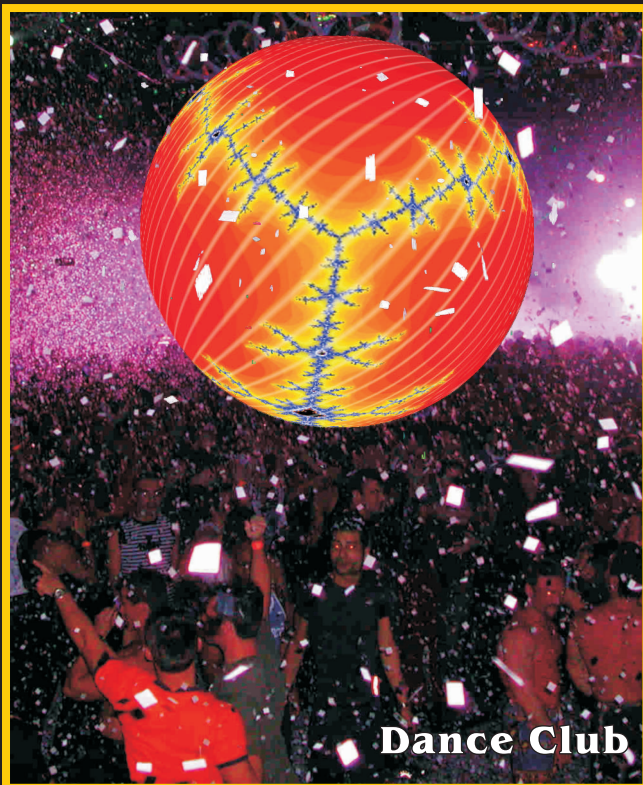

BWC

VISUAL
TECHNOLOGY

VideoSphere

True 3D Visualization

VideoSphere displays a broad range of entertaining visual effects.

**Ideal for Casinos, Corporate Lobby, Registration Areas,
Clubs, Hotels and other Venues.**

Above are simulated VideoSphere installations.

- Bright, fully animated exciting images.
- Customize to show almost anything.
- Fully Interactive.
- Dynamic, full motion video images.
- Images seamlessly wrap around sphere for a full 360 degree viewing.
- Creates an unbelievable/unforgettable viewing experience.
- Control with an operator or play in auto run mode.
- We have over 10 years of VideoSphere experience.
- Installed in over 100 sites worldwide.
- On staff support and content designers.